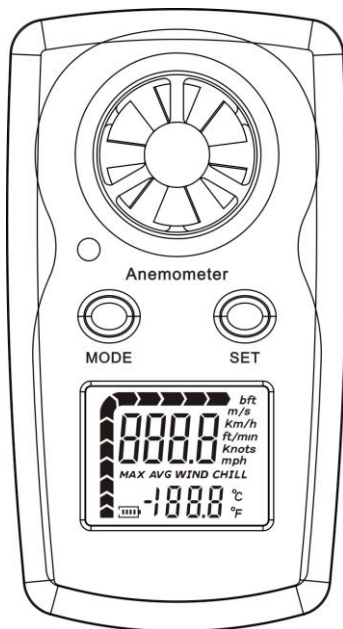

817A

Anemometer Instruction Manual

1. Function:

1) Wind speed & temperature measurement
2) Wind chill indication.
3) Temperature display in Celsius or Fahrenheit
4) Different wind speed measurement unit

5) Measure wind speed in: Current/Average/Max
6) Low battery warning
7) LCD back-light
8) Auto/Manual off

2. Operation:

1) Put battery into battery compartment, LCD will blink all display for a second.

2) Recover battery door, push MODE in 1 second to turn on the unit. LCD will display wind speed, temperature and battery icon. LCD backlight will last for 5 seconds.

3) Setting different wind measurement: Push MODE for 3 seconds until "m/s" start to blink. Push SET to select desired measurement unit. To confirm the desired measurement unit by push MODE

Digit symbol: m/s meter per second; km/hr kilometer per hour; ft/min feet per minute; knots nautical mile per hour; mph mile per hour; Cu Current wind speed, MAX max wind speed, average average wind speed.

4) °C/°F switch option: Press the °C/°F key to select different temperature unit.

5) Press any key will active LCD back-light for 5 seconds.

6) Measurement: when the wind vane (impeller) turns, LCD will instant display wind speed and temperature. When

temperature below 0 °C, wind chill symbol will shown on the LCD.

7) Push SET to turn off the unit.

3. Specification

Wind speed range				
Unit	Range	Resolution	Threshold	Accuracy
M/s	0~30	0.1	0.1	±5%
Ft/min	0~5860	19	39	
Knots	0~55	0.2	0.1	
Km/hr	0~90	0.3	0.3	
Mph	0~65	0.2	0.2	
Temperature range				
Unit	Range	Resolution	Accuracy	
°C	-10°C~45°C	0.2	±2°C	
°F	14°F~113°F	0.36	±3.6°F	
Battery		CR2032 3.0V		
Thermometer		NTC thermometer		
Operating temperature		-10°C~45°C (14°F~113°F)		
Operating humidity		≤90%RH		
Store temperature		-40°C~60°C (-40°F~140°F)		
Current consumption		About 3mA		
Weight		53g(with battery land yard)		

www.holdpeak.hu